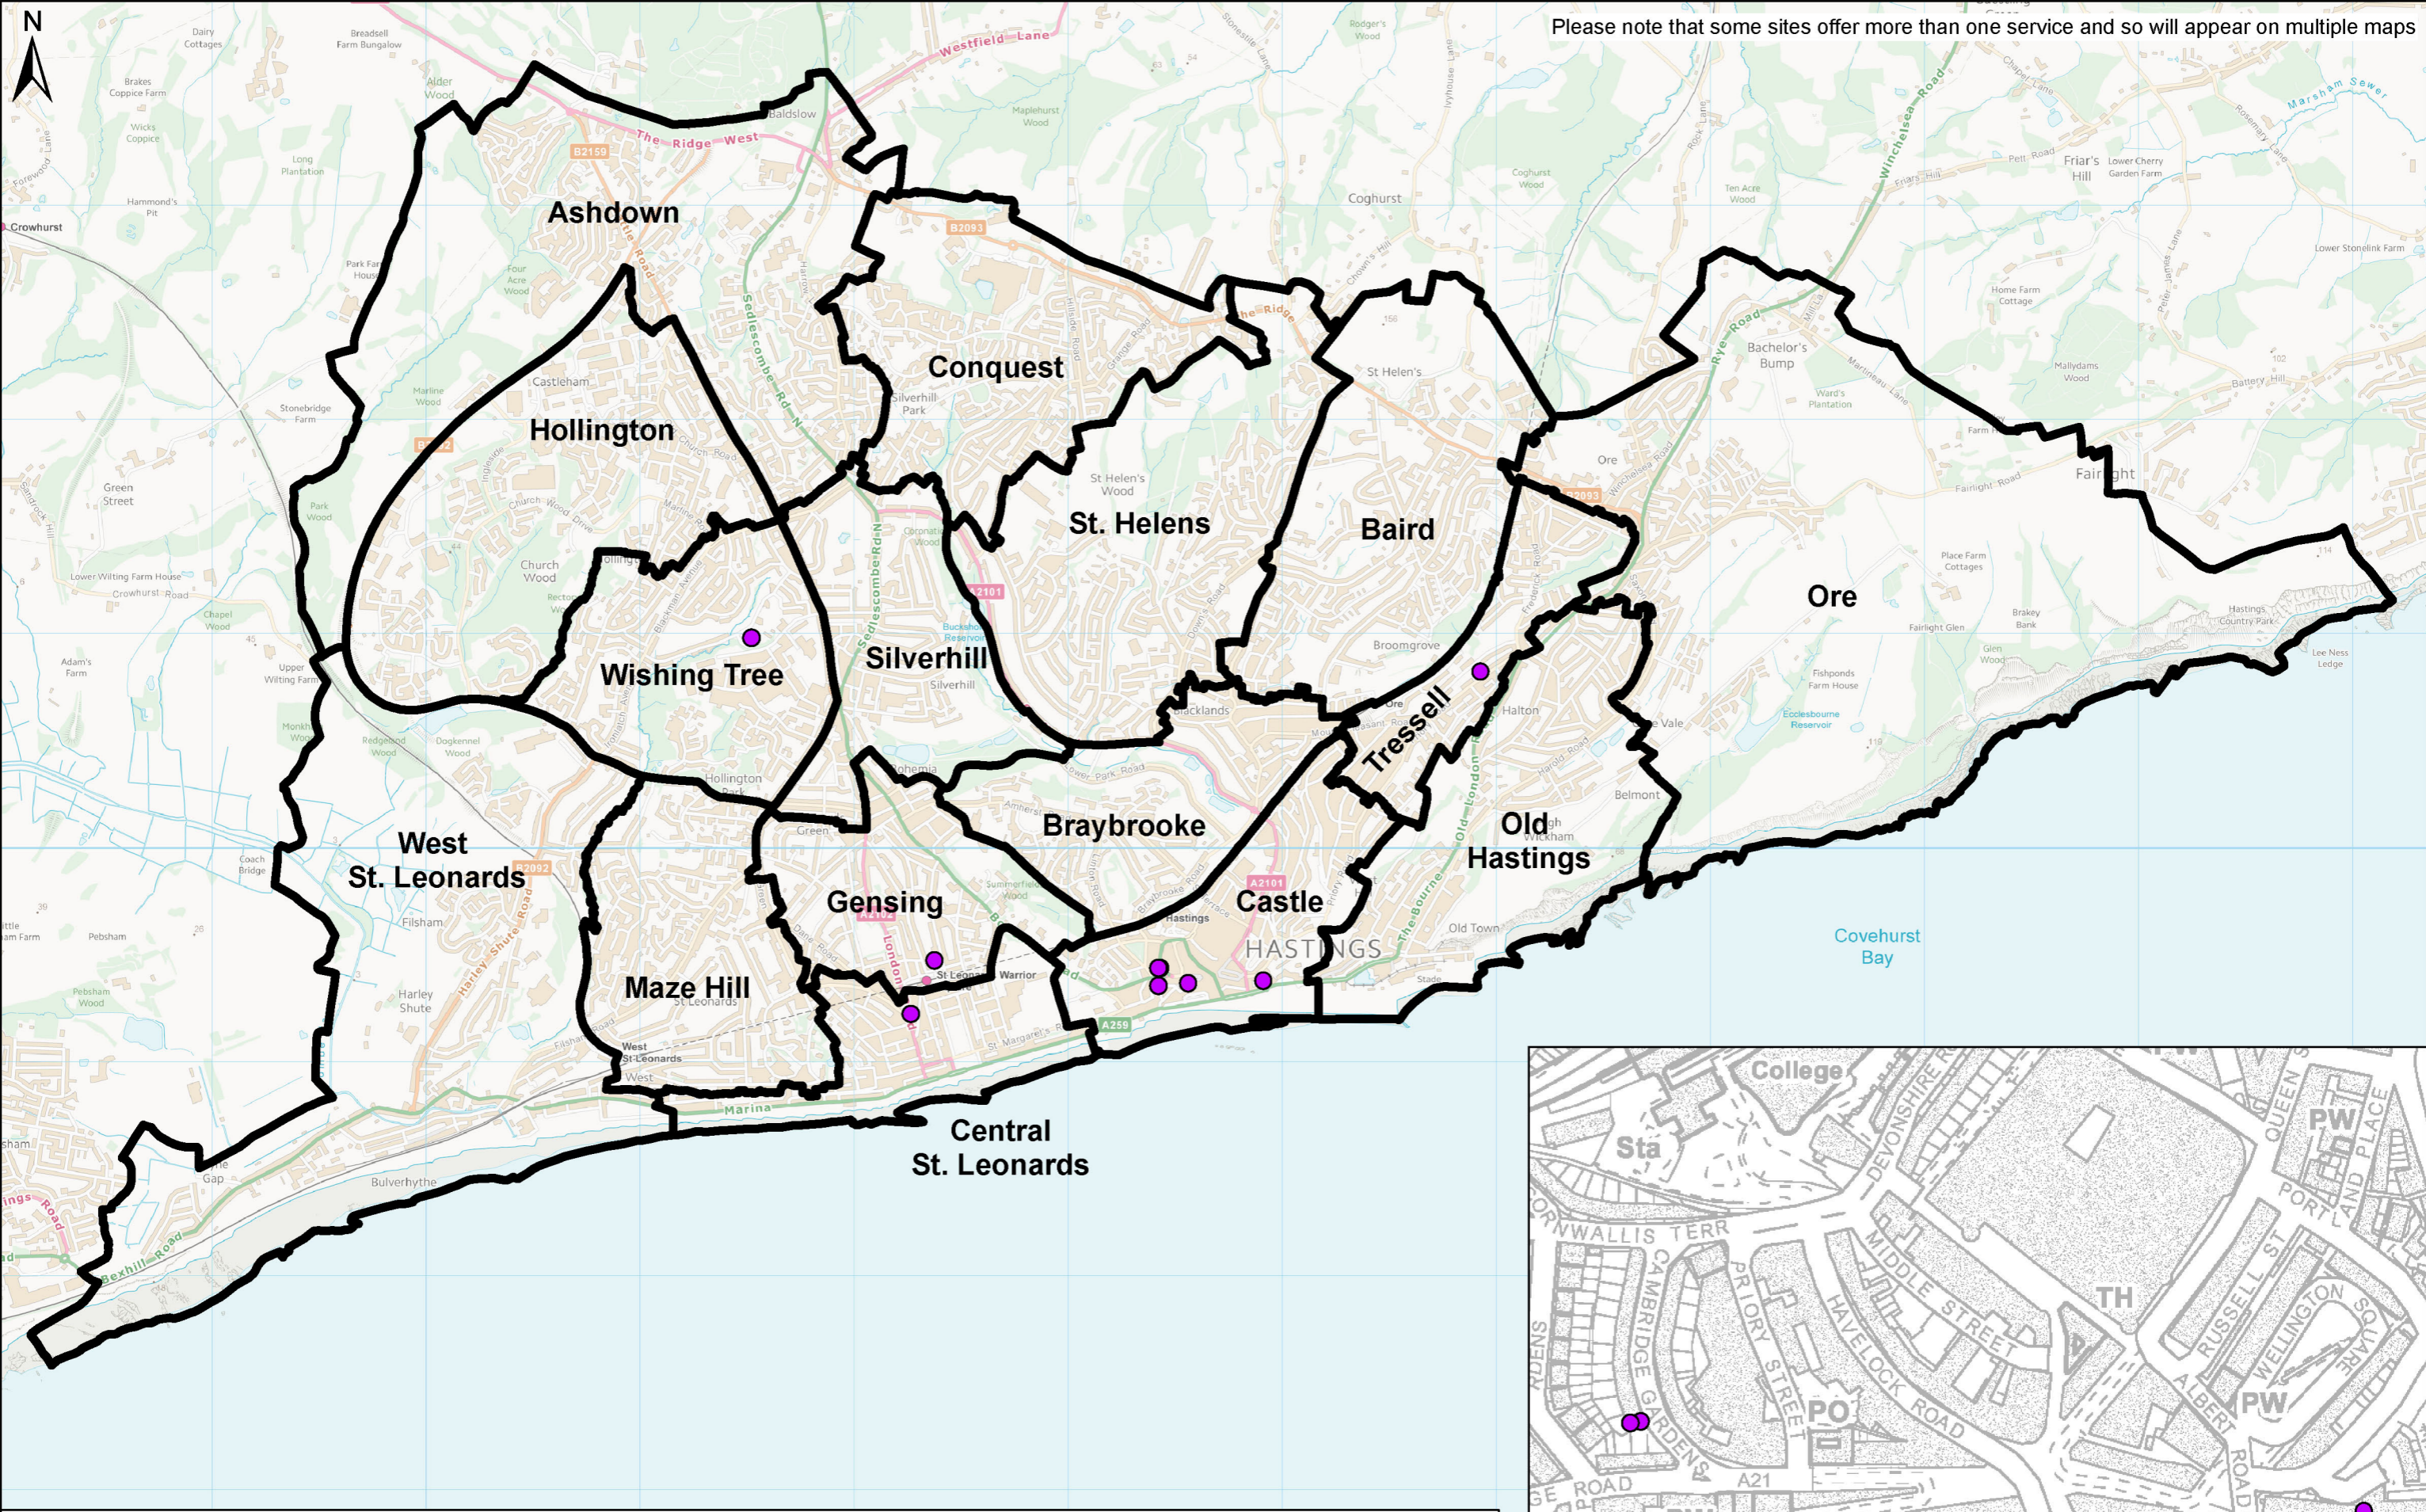

Please note that some sites offer more than one service and so will appear on multiple maps

© Crown Copyright and database rights [2016]. OS [100021328].
 Use of this data is subject to terms and conditions. You are granted a non-exclusive, royalty free, revocable licence solely to view the Licensed Data for non-commercial purposes for the period during which Hastings Borough Council makes it available. You are not permitted to copy, sub-license, distribute, sell or otherwise make available the Licensed Data to third parties in any form. Third party rights to enforce the terms of this licence shall be reserved to OS.